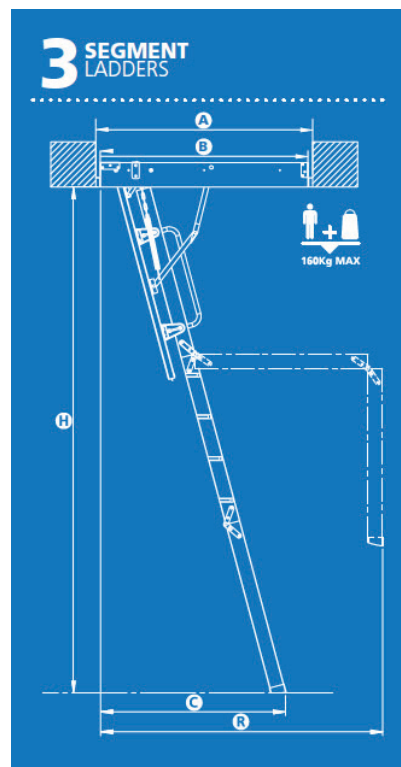

The Keylite Loft Ladder is designed to ensure simple, fast installation.

With pre-installed Flick-Fit brackets, allowing installation from below the loft, and with a unique detachable ladder which enables one-person installation, the Keylite Loft Ladder is designed to make your life easier.

## Models, Specifications and Pricing

Keylite Product Code	KYL02	KYL03	KYL08	KYL09
(A) Ceiling opening dimension (mm)	550m x 1200	550m x 1200	700m x 1200	700m x 1200
(B) Frame external Dimension (mm)	530m x 1140	530m x 1140	680m x 1140	680m x 1140
(H) Ceiling height (mm)	2800	3200	2800	3200
(C) Ladder throw (mm)	1025	1145	1025	1145
(R) Max ladder throw (mm)	1565	1605	1565	1605
Number of ladder sections	3	4	3	4
Recommended Retail Price Inc. GST	<b>\$499</b>	<b>\$549</b>	<b>\$549</b>	<b>\$599</b>