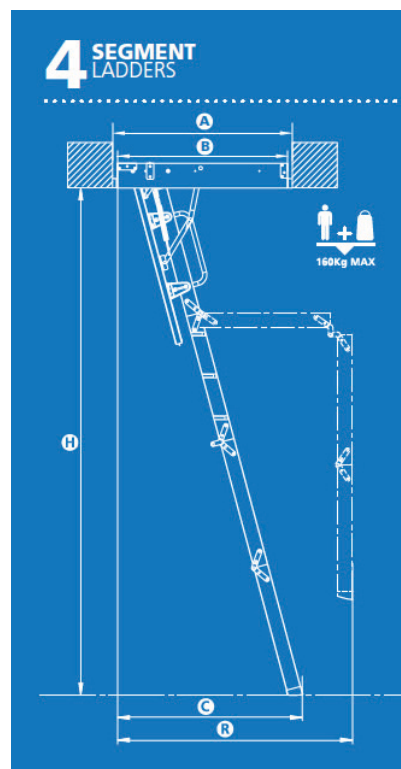

The Keylite Loft Ladder is designed to ensure simple, fast installation.

With pre-installed Flick-Fit brackets, allowing installation from below the loft, and with a unique detachable ladder which enables one-person installation, the Keylite Loft Ladder is designed to make your life easier.

## Features

- Flick-Fit installation – Pre-installed brackets for installation from below
- Continuous seal around trapdoor reduces heat loss
- Pre-fitted handrail as standard
- White 36mm thick insulated trapdoor, with U-Value of 1.1w/(m2.K) as standard
- Unique detachable ladder – enables one person to install
- Recessed locking system
- Slip resistant treads
- Dovetail joints on all treads
- Scratch resistant protective feet
- Fire resistant

## Models, Specifications and Pricing

Keylite Product Code	KYL02	KYL03	KYL08	KYL09
(A) Ceiling opening dimension (mm)	550m x 1200	550m x 1200	700m x 1200	700m x 1200
(B) Frame external Dimension (mm)	530m x 1140	530m x 1140	680m x 1140	680m x 1140
(H) Ceiling height (mm)	2800	3200	2800	3200
(C) Ladder throw (mm)	1025	1145	1025	1145
(R) Max ladder throw (mm)	1565	1605	1565	1605
Number of ladder sections	3	4	3	4
Recommended Retail Price Inc. GST	<b>\$499</b>	<b>\$549</b>	<b>\$549</b>	<b>\$599</b>