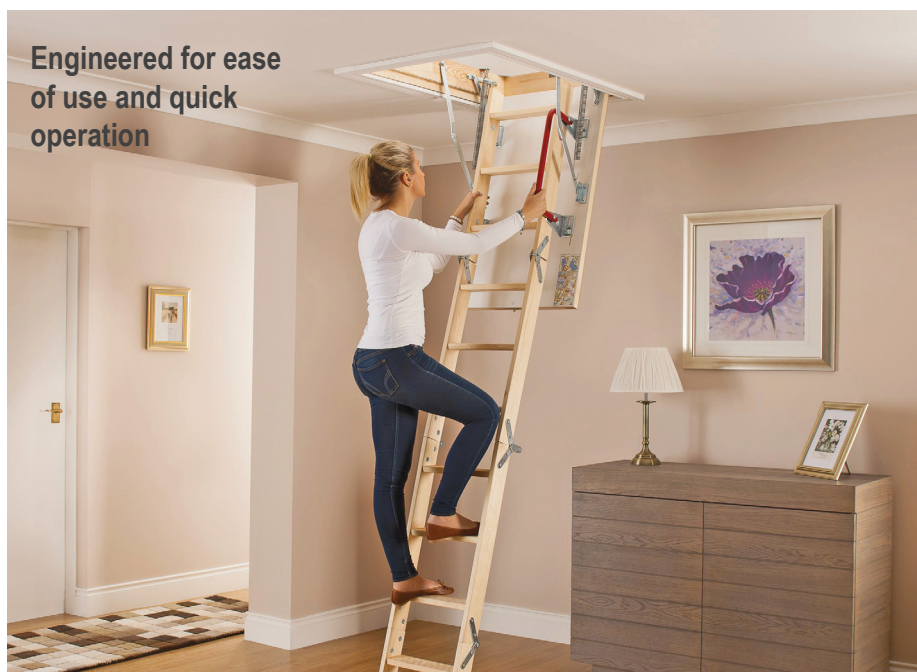

The Keylite Loft Ladder is designed to ensure simple, fast installation.

With pre-installed Flick-Fit brackets, allowing installation from below the loft, and with a unique detachable ladder which enables one-person installation, the Keylite Loft Ladder is designed to make your life easier.

## Features

- Flick-Fit installation – Pre-installed brackets for installation from below
- Continuous seal around trapdoor reduces heat loss
- Pre-fitted handrail as standard
- White 36mm thick insulated trapdoor, with U-Value of 1.1w/(m2.K) as standard
- Unique detachable ladder – enables one person to install
- Recessed locking system
- Slip resistant treads
- Dovetail joints on all treads
- Scratch resistant protective feet
- Fire resistant

## Features

Dovetail joints on all treads

Scratch resistant protective feet

Unique detachable ladder enables one person installation

Flick-Fit Installation with pre-installed brackets from installation below